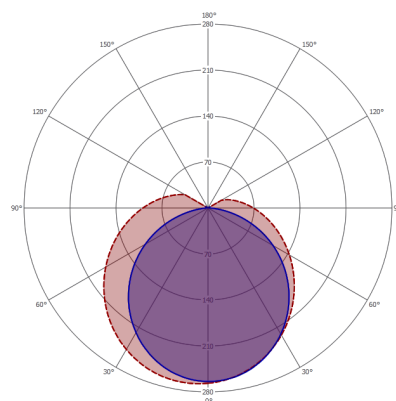

TECHNICAL DATA

LUMITENSO ECO LED TUBE T8 120

TYPE DESIGNATION

Model name	LUMITENSO ECO LED Tube T8 120 milky		
Article no.	875364	875371	875388
Color temperature*	3,000 K / ww	4,000 K / nw	6,000 K / dl
Lumen	1,900 lm	2,100 lm	2,200 lm
Light output	95 lm/W	105 lm/W	110 lm/W
Color Rendering Index (CRI)	≥ 80	≥ 80	≥ 80
Consumption	20 W		
Cover	milky		
Dimensions	ø 26 x 1,200 mm (ø without end cap)		

*ww (warm white), nw (neutral white), dl (daylight)

GENERAL

IP class	IP20
Weight	310 g
Socket	G13
Beam angle	120°
Dimmable yes / no	no
Electrical connection	AC 100 - 240 V / 50 - 60 Hz
Powerfactor	≥ 0.9
Warranty	60 months

CERTIFICATES/STANDARDS

Standards	ISO 9001; ISO 14001; RoHS 2011/65/EU; LVD 2006/95/EC; EMC 2004/108/EC; TÜV
Conformity	CE-compliant

LIGHT DISTRIBUTION CURVE

Tube T8 120	4,000 K	cd / 1,000 lm