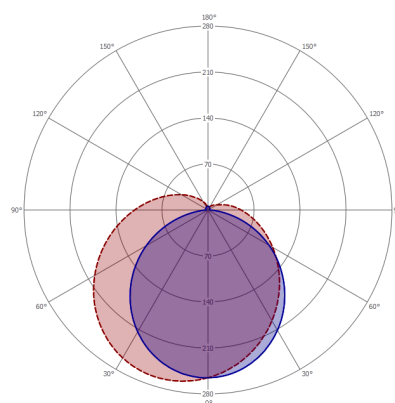

\*ww (warm white), nw (neutral white), dl (daylight)

### LIGHT DISTRIBUTION CURVE

Tube T8 150	4,000 K	cd / 1,000 lm
-------------	---------	---------------