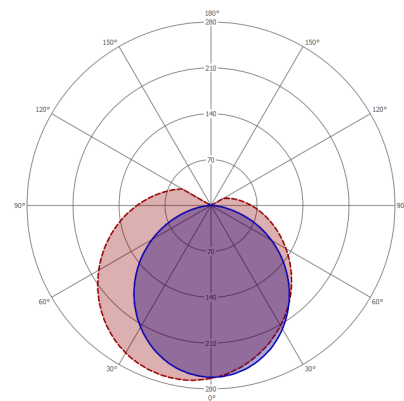

\*ww (warm white), nw (neutral white), dl (daylight)

### LIGHT DISTRIBUTION CURVE

Tube T8 60	4,000 K	cd / 1,000 lm
------------	---------	---------------